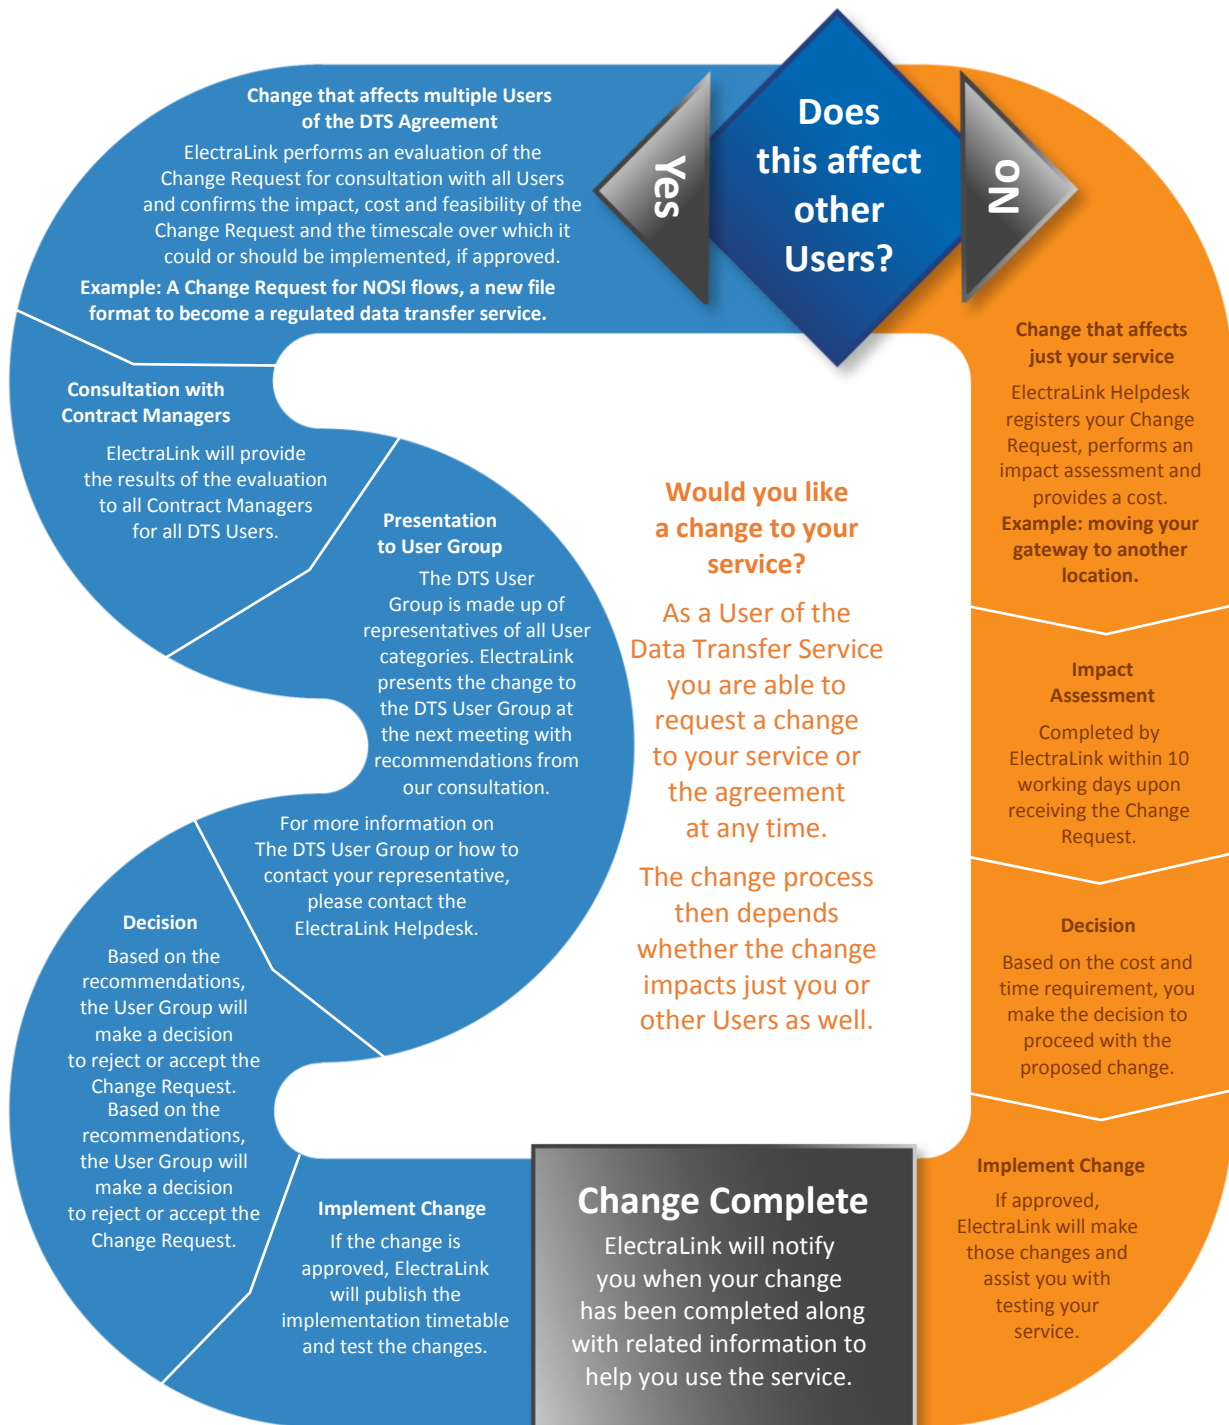

The Data Transfer Service Change Management Process

ElectraLink
Solving industry problems

For more information, contact our Helpdesk.
helpdesk@electralink.co.uk 020 7432 3012